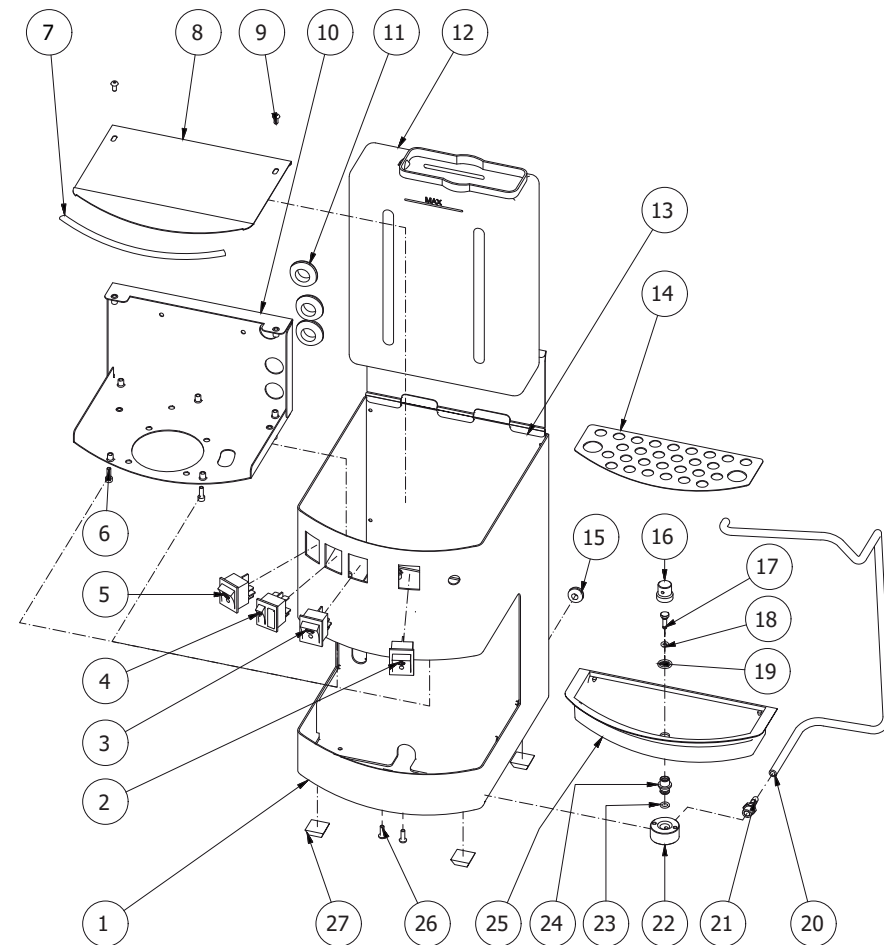

POS	CODE	DESCRIPTION
1	5345001.02VH	PAINTED CHASSIS BLACK
1	5345001.02VT	PAINTED CHASSIS RED RAL 3000
1	5345007.01	INOX CHASSIS
2	7633343	BIPOLEAR SWITCH WITH LED STEAM
3	7633342	BIPOLEAR SWITCH WITH LED COFFEE
4	7632108	UNIPOLAR SWITCH 250V 16A WITH GREEN LAMP
5	7633341	BIPOLEAR SWITCH WITH LED ON/OFF
6	7816002	SCREW TCEI M4X12
7	5192004	SHEATH
8	5096324LW	CUPS-HEATER
9	7819908	SCREW TTEI M4X8
10	5058448LL	BOILER SUPPORT
11	7613004	FAIRLEAD WITH HOLE RUBBER
12	7373009	TANK 3 LT. CAPACITY
13	5345002	COMPLETE REAR PANEL
14	5094517	DRAIN GRID
15	7613503	FAIRLEAD M10V RUBBER
15	7613007	FAIRLEAD M17V
16	5191003	VALVE BODY
17	5224002	STUD D8.5 X 17.5 OT
18	7496035	OR GASKET D4.2 X 1.9 VITON
19	7496076	OR GASKET 112
20	5194646	SILICONE HOSE 8x5 L=600
21	5224415	RUBBER-HOLDER D6X1/8"G
22	5302081	DRAIN FITTING
23	7496018	GASKET OR 105
24	5302080	VALVE FITTING
25	7373004LL	WATER TANK
26	7819901	SCREW TTEI M4X12
27	7474212	ADHESIVE FEET

TAB. 1