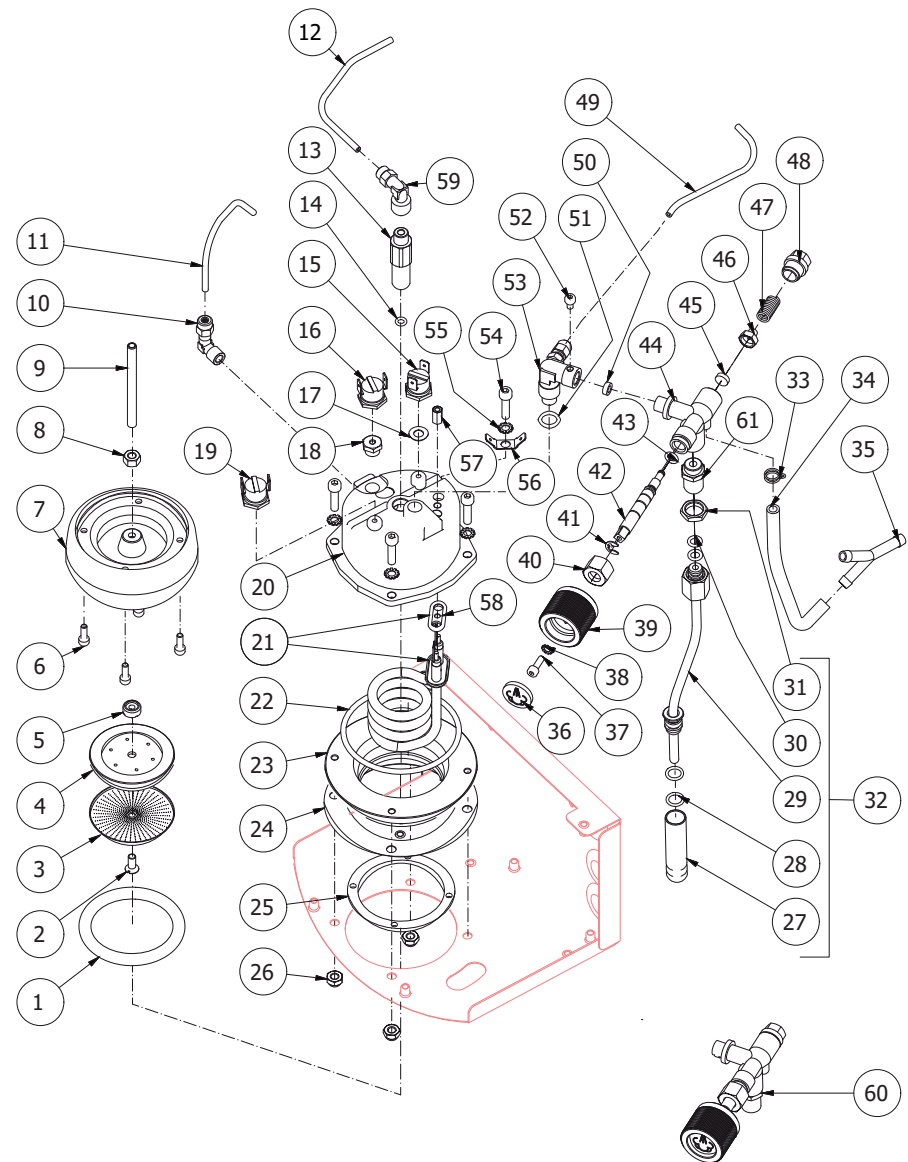

TAB. 2

POS	CODE	DESCRIPTION
1	7496092	OR GASKET 55X8 NBR
2	7817007	VIS TPS M5 X 12
3	5470501	SHOWER D57 AISI 304
4	5285501TP	SHOWER-HOLDER D57
5	5222824	RING NUT M12X6,5
6	7816002	SCREW TCEI M4X12
7	5280514TW	COUPLING RING CHROMED
8	7811401	NUT M6
9	5229918TP	HOSE
10	7303042TR	UNION ELBOW 1/8"G
11	5194594	HOSE PTFE D4x1 L=120
12	5194613	OUTLET HOSE
13	5264020TP	STUD
14	7496018	GASKET OR 105
15	7634821	THERMIC SAFETY DEVICE 250V 105°C AUTOMATIC
16	7634815	THERMIC SAFETY DEVICE 250V 140°C AUTOMATIC
17	7825005	PLAIN WASHER D13 X 6.7 X 0.5
18	5226411TP	PLUG 1/8"G ES.12 H10 HOLE M4 OT
19	7634814	THERMIC SAFETY DEVICE 250V 160°C MANUAL
20	5283054TP	UPPER BOILER D70 H59 OT
21	5721201	HEATING ELEMENT 1100W 120V WITH GASKET
21	5722424.01	HEATING ELEMENT 1100W 220/230V WITH GASKET
21	5722428	HEATING ELEMENT 1100W 240V WITH GASKET
22	7496060	OR GASKET 177 VITON
23	5287508TP	COUPLING RING SUPPORT
24	5492023	GASKET D103 X 73 X 0.5 ASBESTOS FREE
25	5493044	GASKET D72X58X3 SILICONE
26	7811601	SELF-LOCKING NUT M5 UNI 7474 A2
27	5166003TW	HOSE D14 X 12 X 62 OT CHROMED
28	7496003	OR GASKET 108 VITON
29	5162050TW	WATER/STEAM HOSE CHROMED
30	7496037	OR GASKET D6 X 2 VITON
31	5221801	NUT M13 H4 OT
32	5966564	ASSEMBLY COMPLETE WATER/STEAM HOSE
33	7611515	CLAMP
34	5194611	HOSE D8X5 L=140MM SILICONE
35	7303039	FITTING "Y"
36	5373901	STEAM PLUG D21
37	7816205	SCREW TCI M4X10 UNI 6107 OT
38	7814001	WASHER Ø 4
39	5371801	KNOB D32
40	5221866	NUT M13 X 1 ES.16 H11.5 HOLE D9 OT
41	7810605	RING D5 UNI 7434 A2
42	5220202TP	SHAFT D8 X 65.2 OT
43	7496065	OR GASKET D5 X 1.8 VITON
44	5283034TP	TAP BODY (NEW)

TAB. 2