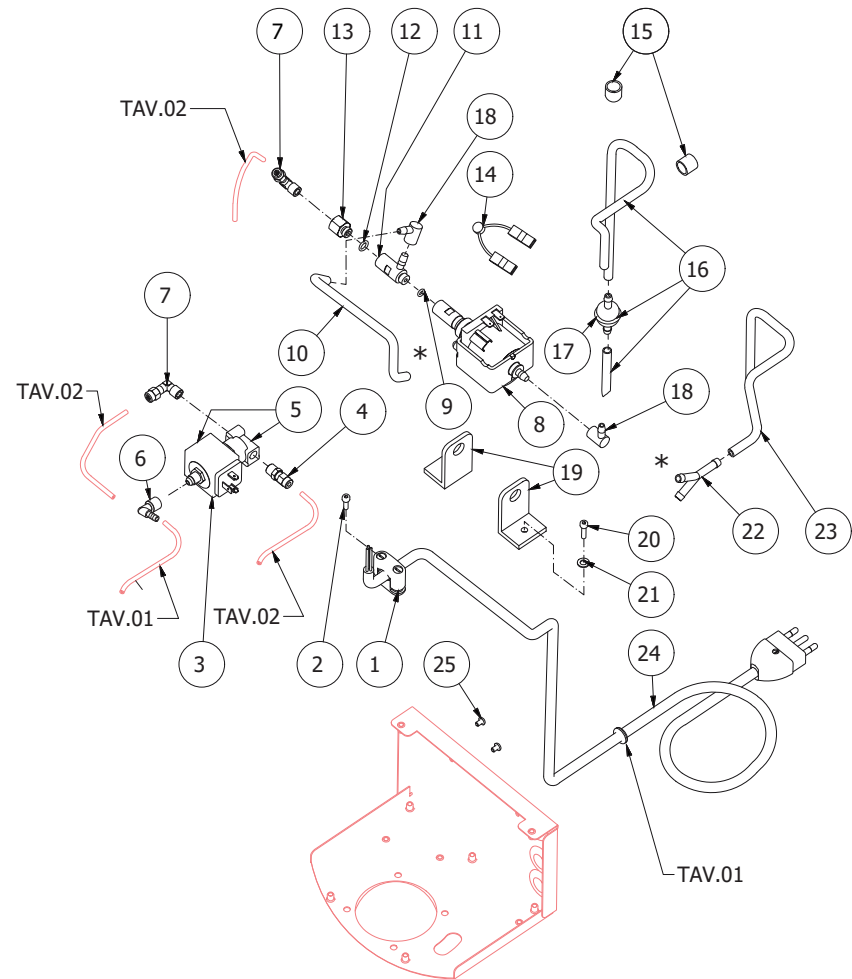

POS	CODE	DESCRIPTION
1	7614005	CABLE-PRESS
2	7816002	SCREW TCEI M4X12
3	7630332	SOLENOID VALVE COIL 115V PARKER
3	7630331	SOLENOID VALVE COIL 230V PARKER
3	7630330	SOLENOID VALVE COIL 240V PARKER
4	7303036TR	STRAIGHT FITTING 1/8"G
5	7701112	SOLENOID VALVE 3 WAY 115V PARKER
5	7702311	SOLENOID VALVE 3 WAY 230V PARKER
5	7702410	SOLENOID VALVE 3 WAY 240V PARKER
6	5370314	RUBBER-HOLDER
7	7303042TR	UNION ELBOW 1/8"G
8	7731019	VIBRATION PUMP EX5 120V WITH OR
8	7731020	VIBRATION PUMP EX5 230V WITH OR
8	7731021	VIBRATION PUMP EX5 240V WITH OR
9	7496018	OR GASKET 105 VITON
10	5194586	HOSE D8X5 L=200MM SILICONE
11	7452512	VALVE
12	7496085	OR GASKET D7.2X1.9 NBR 70SH
13	5225411TP	FITTING 1/8"G MF
14	7634816	THERMIC SAFETY DEVICE 100°C AUTOMATIC
15	5194619	HOSE D15X12 L=13MM SILICONE
16	5194551R	HOSE WITH FILTER
17	7374015	FILTER
18	7303006	RUBBER-HOLDER FITTING
19	7470602	VIBRATION-DAMPING
20	7816004	SCREW TCEI M4X16
21	7805009	PLAIN WASHER D5 X 11 X 1
22	7303039	FITTING "Y"
23	5194540	HOSE D8X5 L=300MM SILICONE
24	7555001	CABLE WITH SCHUKO PLUG
24	7551001	CABLE WITH USA PLUG 125V 15A
24	7551003	CABLE WITH USA PLUG 250V 20A
24	7554001	CABLE WITH ENGLISH PLUG
24	7555003	CABLE WITH SWITZERLAND PLUG
25	7819912	SCREW M4X6

TAB. 3